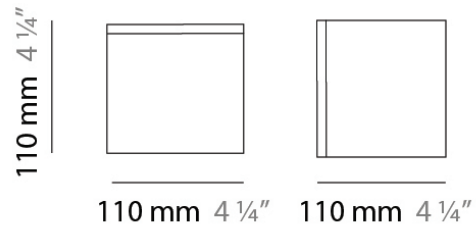

KUBIK SURFACE

D83002

PROJECT _____

TYPE _____

NOTES _____

QUANTITY _____

DATE _____

GENERAL

Series: Kubik
Brand: Panzeri
Division: Design
Mounting Type: Surface
Mounting Location: Ceiling
Subcategory: Ambient

PHYSICAL

Shape: Square
Length (mm): 110
Length (in): 4 ⁵/₁₆
Width (mm): 110
Width (in): 4 ⁵/₁₆
Height (mm): 110
Height (in): 4 ⁵/₁₆
Extension (mm): 100
Extension (in): 4 ⁵/₁₆
Light Distribution: Omnidirectional
Weight (kg): 0.69
Weight (lbs): 1.52
Diffuser: Matte White Blown Glass
Fixture Finish: WHI
Fixture Material: Metal

ELECTRICAL

Number of Lamps: 1
Lamp Type: LED Retrofit
Lamp Shape: T4
Bulb Included: Bulb Not Included
Total Output Wattage (W): 3
Max. Wattage Per Lamp (W): 3
Lamp Base: G9
Input Voltage (V): 120

LED

Nominal Lumen (lm): 650

OPTICAL

RATINGS AND CERTIFICATIONS

Certified By: CSA Certified to UL and CSA Standards
IP rating: IP40