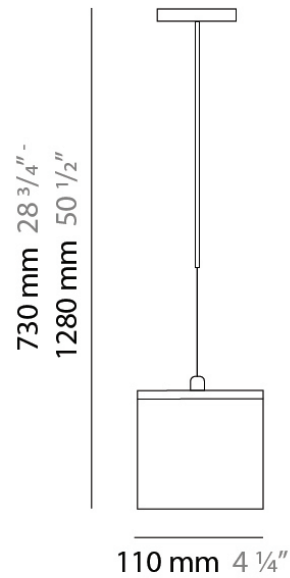

KUBIK SUSPENSION

D81433

GENERAL

Series: Kubik
Brand: Panzeri
Division: Design
Mounting Type: Suspension
Mounting Location: Ceiling
Subcategory: Pendant

PHYSICAL

Shape: Square
Length (mm): 110
Length (in): 4 ⁵/₁₆
Width (mm): 110
Width (in): 4 ⁵/₁₆
Height (mm): 730
Height (in): 28 ³/₄
Max. Overall Height (mm): 1283
Max. Overall Height (in): 50 ¹/₂
Light Distribution: Omnidirectional
Weight (kg): 1.56
Weight (lbs): 3.43
Diffuser: Matte White Blown Glass
Fixture Finish: WHI
Fixture Material: Metal

ELECTRICAL

Input Wattage Range: 10 - 19 W
Lamp Type: LED
Input Wattage (W): 9.5
Total Output Wattage (W): 8
Dimming: Non-Dimmable
Driver Included: Yes
Driver Location: Integrated
Driver Type: Constant Current - 120Vac
Driver Class: Class 2
Input Voltage (V): 120 - 277
Constant Current (mA): 500
Upon Request: (Not included - see components) Remote: 0-10Vdc dimming / Phase dimming @120Vac only / Non-dimming 1

LED

Number of LEDs: 1
Color Temperature (°K): 3000
Max. Delivered Lumen (lm): 1080
CRI: >80 CRI
Lamp Life (hrs): 60000

OPTICAL

RATINGS AND CERTIFICATIONS

Certified By: CSA Certified to UL and CSA Standards
IP rating: IP40

PROJECT
TYPE
NOTES
QUANTITY
DATE